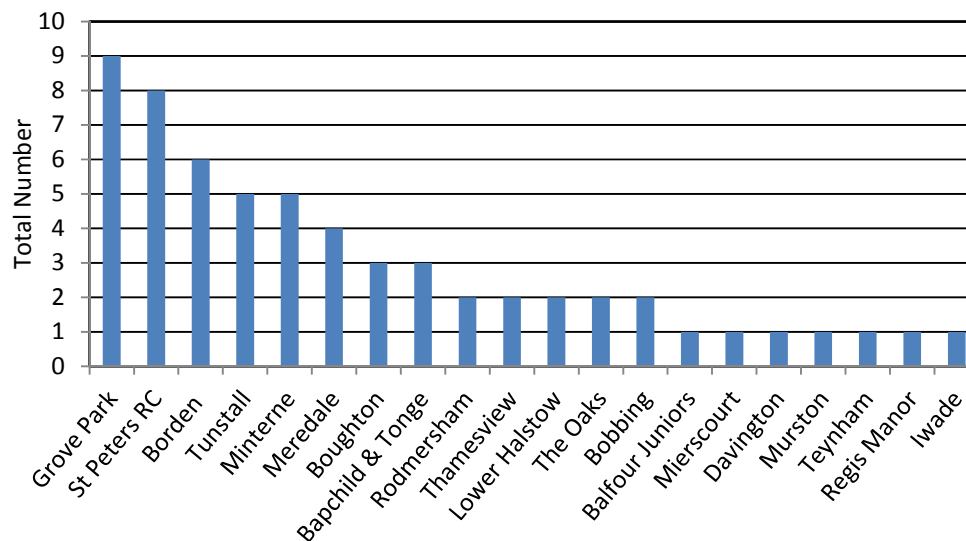

SITTINGBOURNE YOUTH RUGBY 2013/4

MINI/MIDI

	U7	U8	U9	U10	U11	TOTAL
Grove Park	6		2	1		9
St Peters RC	2	2		2	2	8
Borden	2	3			1	6
Tunstall	2		2	1		5
Minterne		1	2	2		5
Meredale	2		1	1		4
Boughton		2	1			3
Bapchild & Tonge	2	1				3
Rodmersham	1			1		2
Thamesview		1		1		2
Lower Halstow					2	2
The Oaks	2					2
Bobbing	2					2
Balfour Juniors		1				1
Mierscourt			1			1
Davington			1			1
Murston				1		1
Teynham					1	1
Regis Manor					1	1
Iwade					1	1
	21	11	10	10	8	60

JUNIOR

	U11	U12	U13	U14	U15	U17	TOTAL
Borden		6	4	6	7	8	31
Westlands	1	5		8	6	3	23
Fulston		3		8	1	4	16
The Howard				1	1	3	5
The Abbey			1	1		1	3
Queen Elizabeth					3		3
IoS Academy				1			1
Highsted		1					1
Rye Studio					1		1
Chatham Grammar						1	1
MidKent						1	1
Brompton						1	1
Home		1					1
	1	16	5	25	19	22	88